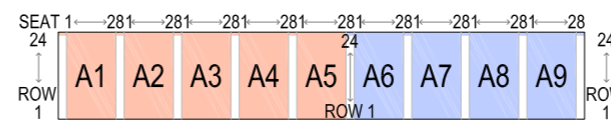

PADANG A GRANDSTAND