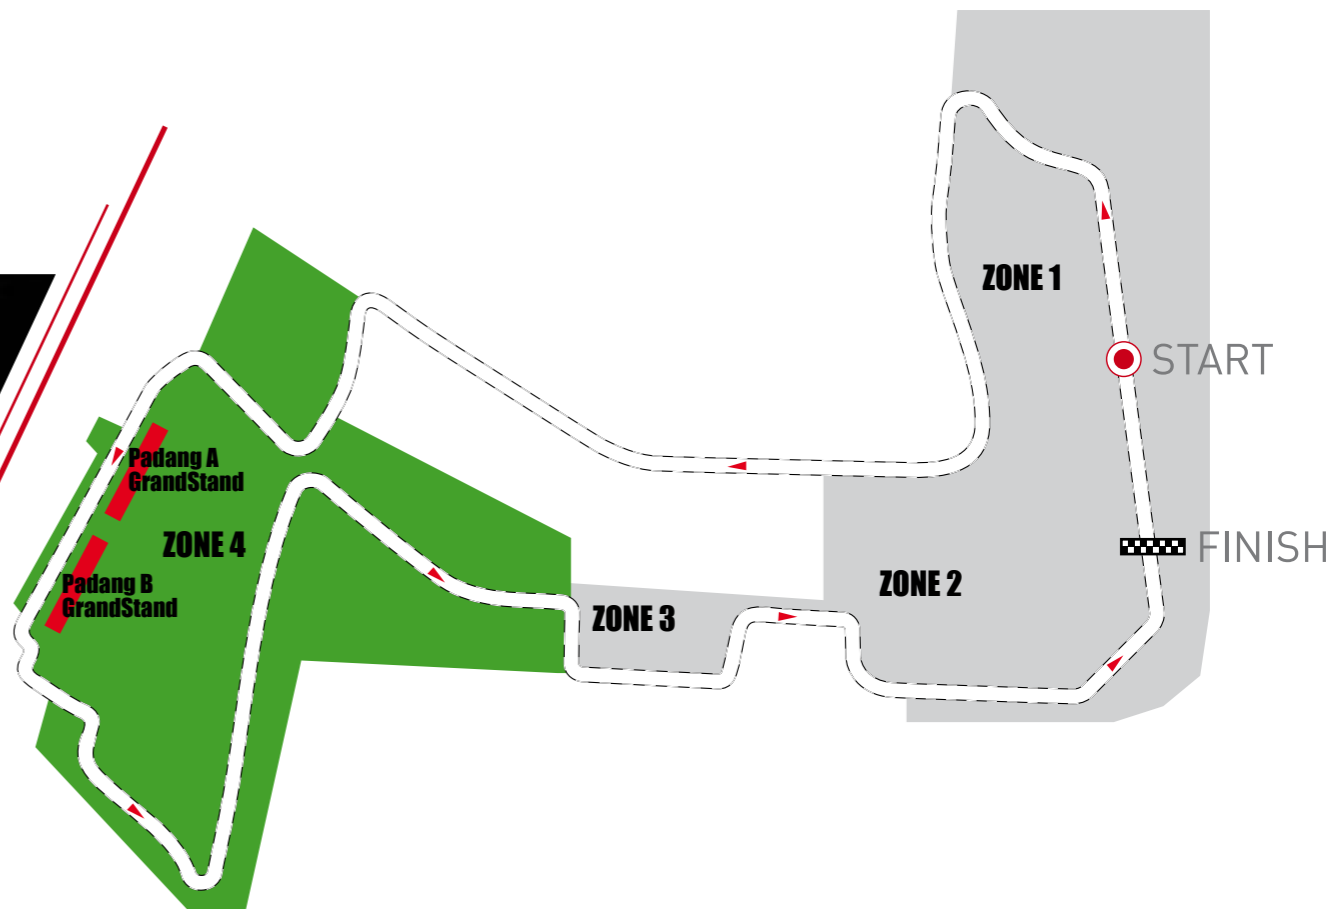

Great views of the track in front of the old Supreme Court

Fernando Alonso of Renault negotiating Turn 9

Padang Grandstand

ACCESS AREA : Zones 4 only

These seats situated at the historical Padang offer spectators a great view of the cars as they exit Turn 9 and race along St Andrew's Road, past some of Singapore's most famous landmarks such as the majestic former Supreme Court and City Hall.

This grandstand also enjoys close proximity to live entertainment, numerous F & B outlets, as well as merchandise booths. If you are looking for excitement on and off the track in the heart of colonial Singapore, then these are the seats for you.