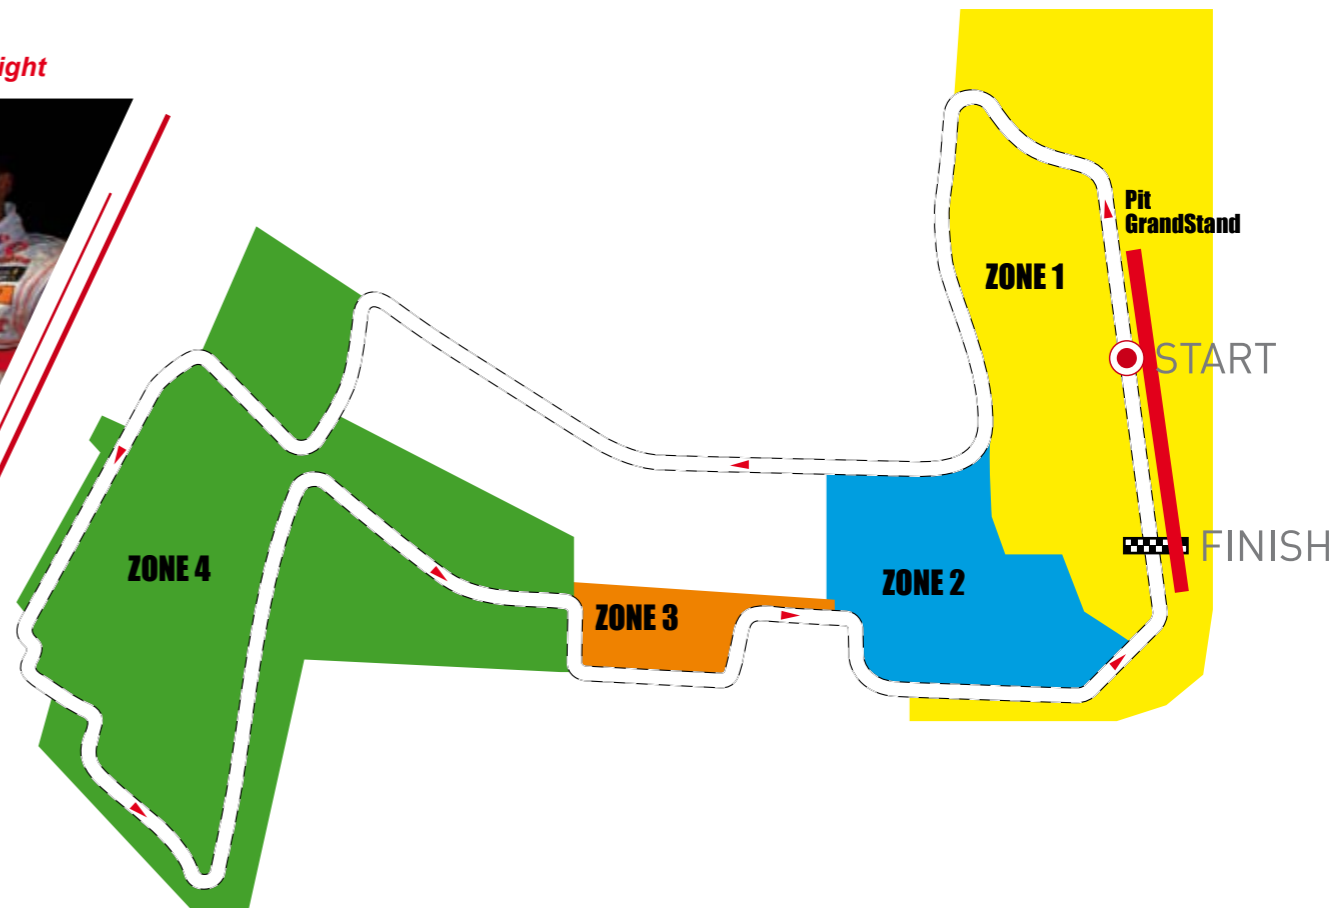

Up close look at the starting grid

Podium champagne celebration

Lewis Hamilton in the limelight

Pit Grandstand

ACCESS AREA : Zones 1, 2, 3, and 4 but not the Formula One Paddock Club™ or the Paddock Club Lifestyle Area.

PRICE
SGD 1,488*

*Not inclusive of processing fee

If you want to experience one of the best views on the circuit, then this is the location for you. Watch cars as they come round the last corner at Turn 23 at about 200km/h and go full throttle down the Pit Straight.

The majority of seats have views into the team garages where they can marvel at the teamwork and precision on display.