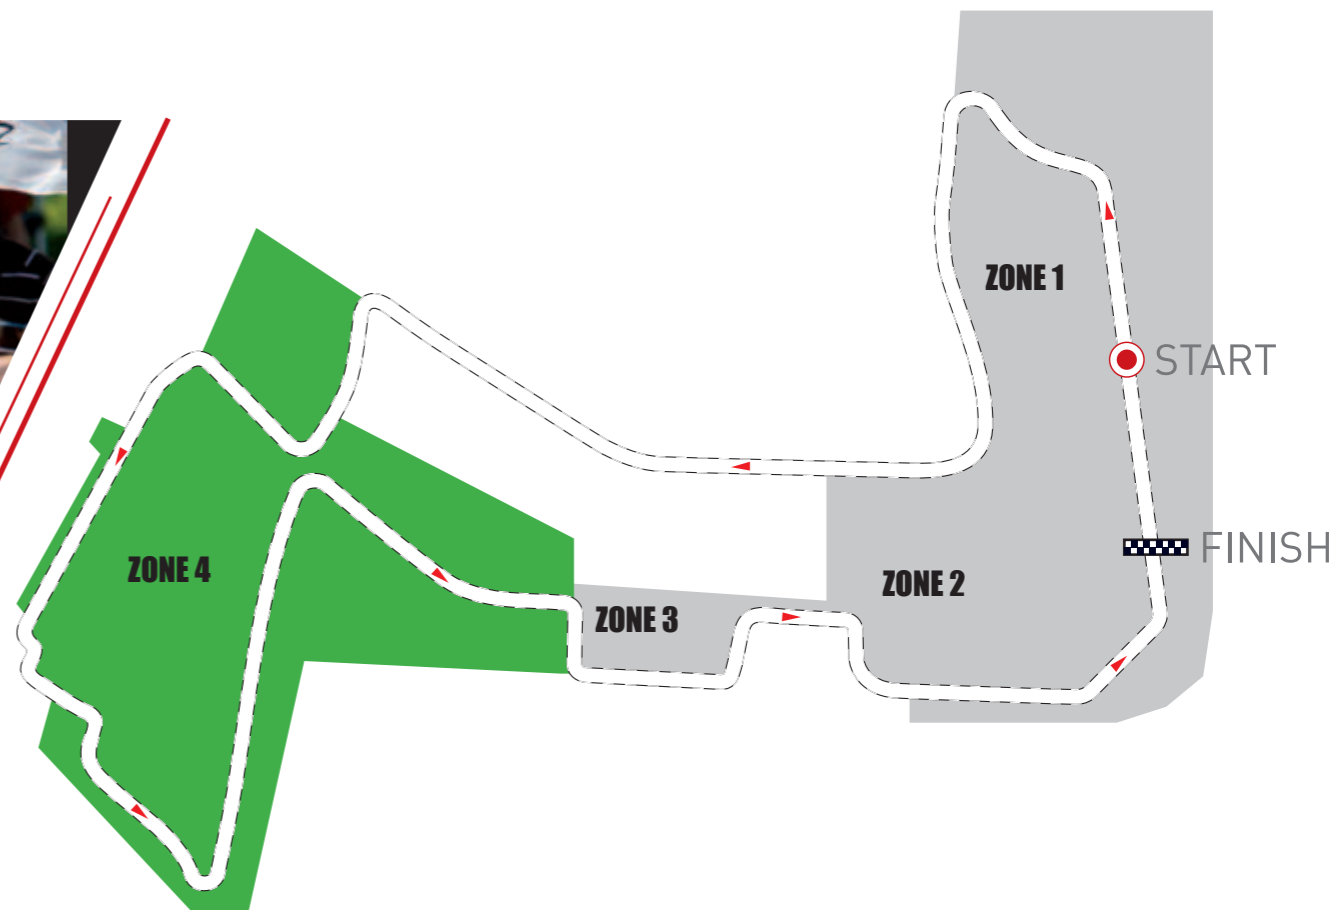

Fans out in full force

Magnificent view of the Marina Bay

Walkabout

ACCESS AREA : Zone 4 only.

Choosing your favourite spot shouldn't be hard as fantastic views abound. There are several excellent vantage points for you to catch the action up-close. Select from various locations around Zone 4 and park yourself in your preferred spot, and then do it all over again at another location for a fresh perspective whenever you please.

To ensure spectators get a great view of the race, there will be a number of bleachers located along some of the prime trackside viewing locations. Enjoy the numerous food and beverage outlets, merchandise booths as well as a wide variety of live entertainment that can be found throughout this area.